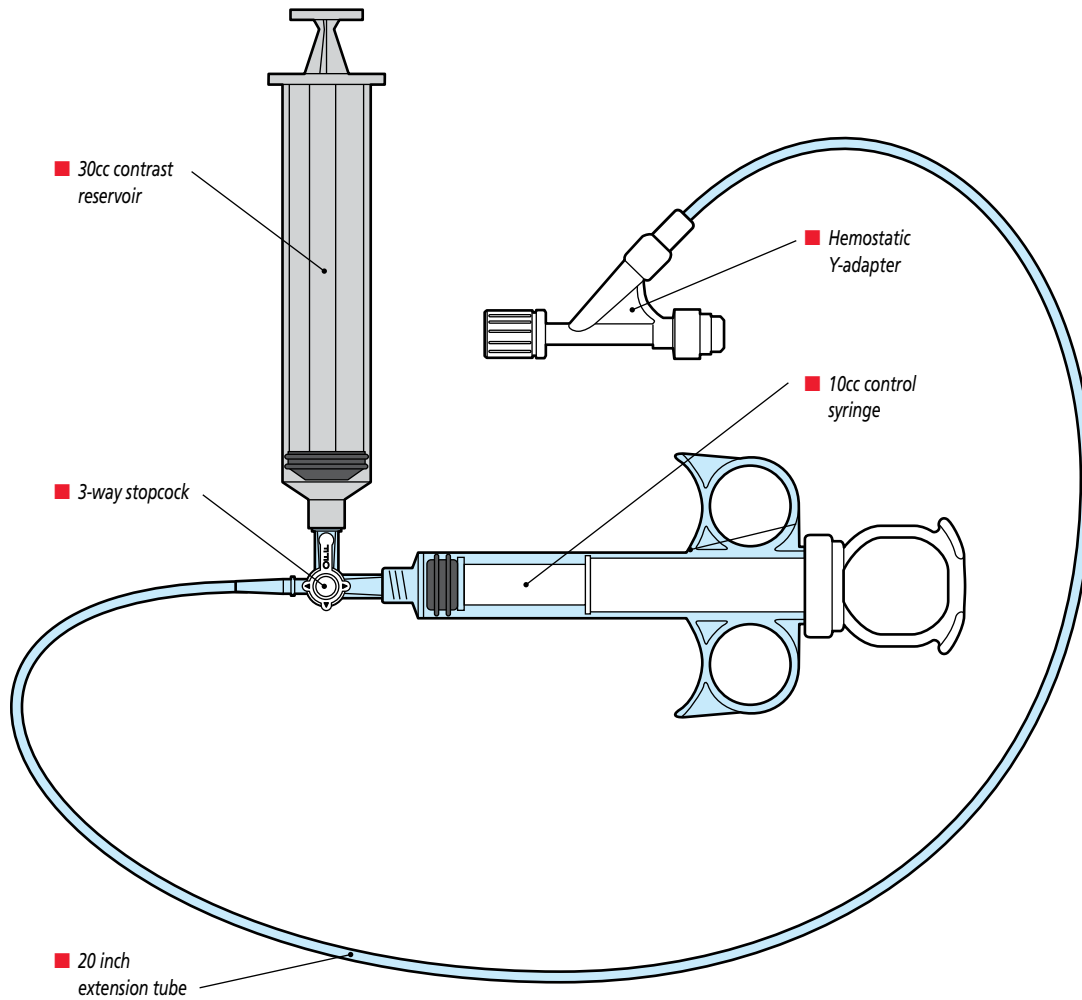

Assembly Diagram

Model ARMT001-04

Contrast Administration Kit

for use with **SafeSheath[®] CSG & LVI**